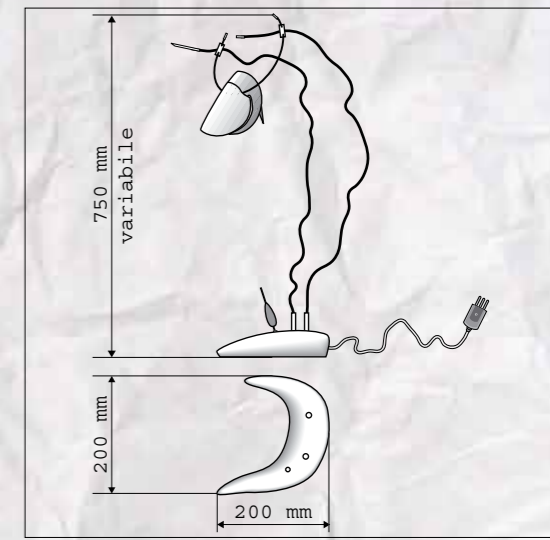

Cod. 5004

ECHIDNA
50W MAX | 2V Ø5 I
GU5,3 230/12V

CE IP20

Base: Terracotta rossa
Stelo: Rame
Finitura: Cromo
Particolarità: Coprilampada in vetro silicone
Trasformatore: Elettronico inserito nella base
Lampadina: Dicroica
Peso e misure con imballo: 3 kg - 500 x 250 x 800 mm

Base: Red terra-cotta
Stem: Copper
Finish: Chrome
Detail: Silicone-glass lampshade
Transformer: Electronic within the base
Lamp: Dichroic
Weight and Measurements including Packaging: 3 kg - 500 x 250 x 800 mm

Socle: Terre cuite rouge
Tige: Cuivre
Finition: Chrome
Particularité: Abat-jour en verre siliciné
Transformateur: Électronique inséré dans le socle
Ampoule: Dichroïque
Poids et mesures avec emballage: 3 kg - 500 x 250 x 800 mm

Base: Terracota roja
Tubo: Cobre
Acabado: Cromo
Particularidades: Cubrelámpara de cristal silicona
Transformador: Electrónico introducido en la base
Bombilla: Dicroica
Peso y medidas con embalaje: 3 kg - 500 x 250 x 800 mm

Cod. 5007

FLORIA
2 x 20W MAX | 2V Ø35
GU4 230/12V

CE IP20

Base: Terracotta rossa
Stelo: Rame
Finitura: Cromo
Particolarità: Cavi teflon verdi coprilampada vetro silicone
Trasformatore: Toroidale inserito nella base
Lampadina: Dicroica
Peso e misure con imballo: 3 kg - 200 x 200 x 660 mm

Base: Red terra-cotta
Stem: Copper
Finish: Chrome
Detail: Green teflon cables silicone-glass lampshade
Transformer: Toroidal within the base
Lamp: Dichroic
Weight and Measurements including Packaging: 3 kg - 200 x 200 x 660 mm

Socle: Terre cuite rouge
Pied: Cuivre
Finition: Chrome
Particularité: Câbles téflon verts, abat-jour en verre siliciné
Transformateur: Toroidal inséré dans le socle
Ampoule: Dichroïque
Poids et mesures avec emballage: 3 kg - 200 x 200 x 660 mm