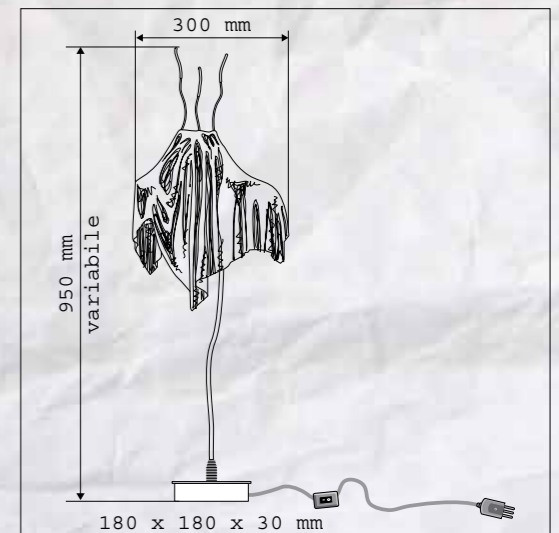

Cod. 5004

ECHIDNA
50W MAX | 2V Ø5 I
GU5,3 230/12V

CE IP20

Base: Terracotta rossa
Stelo: Rame
Finitura: Cromo
Particolarità: Coprilampada in vetro silicone
Trasformatore: Elettronico inserito nella base
Lampadina: Dicroica
Peso e misure con imballo: 3 kg - 500 x 250 x 800 mm

Base: Red terra-cotta
Stem: Copper
Finish: Chrome
Detail: Silicone-glass lampshade
Transformer: Electronic within the base
Lamp: Dichroic
Weight and Measurements including Packaging: 3 kg - 500 x 250 x 800 mm

Socle: Terre cuite rouge
Tige: Cuivre
Finition: Chrome
Particularité: Abat-jour en verre siliciné
Transformateur: Électronique inséré dans le socle
Ampoule: Dichroïque
Poids et mesures avec emballage: 3 kg - 500 x 250 x 800 mm

Base: Terracota roja
Tubo: Cobre
Acabado: Cromo
Particularidades: Cubrelámpara de cristal silicona
Transformador: Electrónico introducido en la base
Bombilla: Dicroica
Peso y medidas con embalaje: 3 kg - 500 x 250 x 800 mm

Cod. 5007

FLORIA
2 x 20W MAX | 2V Ø35
GU4 230/12V

CE IP20

Base: Terracotta rossa
Stelo: Rame
Finitura: Cromo
Particolarità: Cavi teflon verdi coprilampada vetro silicone
Trasformatore: Toroidale inserito nella base
Lampadina: Dicroica
Peso e misure con imballo: 3 kg - 200 x 200 x 660 mm

Base: Red terra-cotta
Stem: Copper
Finish: Chrome
Detail: Green teflon cables silicone-glass lampshade
Transformer: Toroidal within the base
Lamp: Dichroic
Weight and Measurements including Packaging: 3 kg - 200 x 200 x 660 mm

Socle: Terre cuite rouge
Pied: Cuivre
Finition: Chrome
Particularité: Câbles téflon verts, abat-jour en verre siliciné
Transformateur: Toroidal inséré dans le socle
Ampoule: Dichroïque
Poids et mesures avec emballage: 3 kg - 200 x 200 x 660 mm